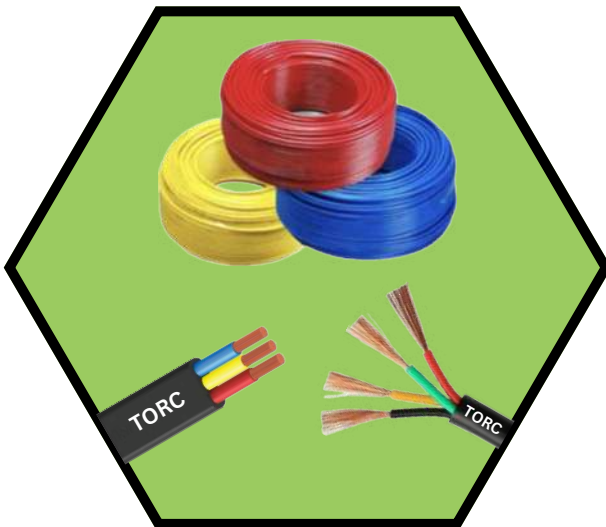

TORC INDIA

CAPACITORS | WIRES | CABLES | MS BRACKET

A CHANDGOTHIA PRODUCT

ABOUT US

TORC (TORQUE) is not only a brand name for the product, the name - **TORC** - endorses its purpose itself. Torque is a scientific term for measurement of force acting on an object causing that object to rotate.

With residential, industrial, and agricultural applications, **TORC INDIA** delivers electrical solutions designed for durability, safety, and efficiency, ensuring excellence in every connection.

3 CORE SUBMERSIBLE FLAT CABLE

MULTI-CORE ROUND CABLE

- Made using 100% pure electrolytic grade copper wires
- House wire size range - 0.5 sq.mm. to 16 sq.mm.
- 3 core submersible flat cable size range - 1.5 sq.mm. to 10 sq.mm.
- Multi-core round cable size range - 0.5 sq.mm. to 10 sq.mm.