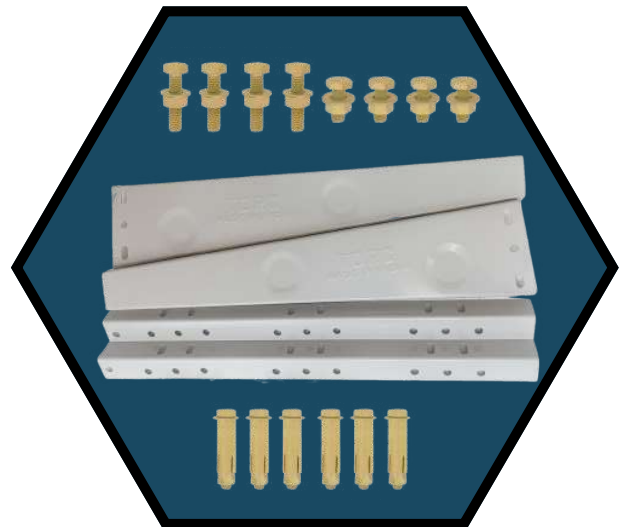

TORC INDIA

CAPACITORS | WIRES | CABLES | MS BRACKET

A CHANDGOTHIA PRODUCT

ABOUT US

TORC (TORQUE) is not only a brand name for the product, the name - **TORC** - endorses its purpose itself. Torque is a scientific term for measurement of force acting on an object causing that object to rotate.

With residential, industrial, and agricultural applications, **TORC INDIA** delivers electrical solutions designed for durability, safety, and efficiency, ensuring excellence in every connection.

3 CORE SUBMERSIBLE FLAT CABLE

MULTI-CORE ROUND CABLE

- Made using 100% pure electrolytic grade copper wires
- House wire size range - 0.5 sq.mm. to 16 sq.mm.
- 3 core submersible flat cable size range - 1.5 sq.mm. to 10 sq.mm.
- Multi-core round cable size range - 0.5 sq.mm. to 10 sq.mm.